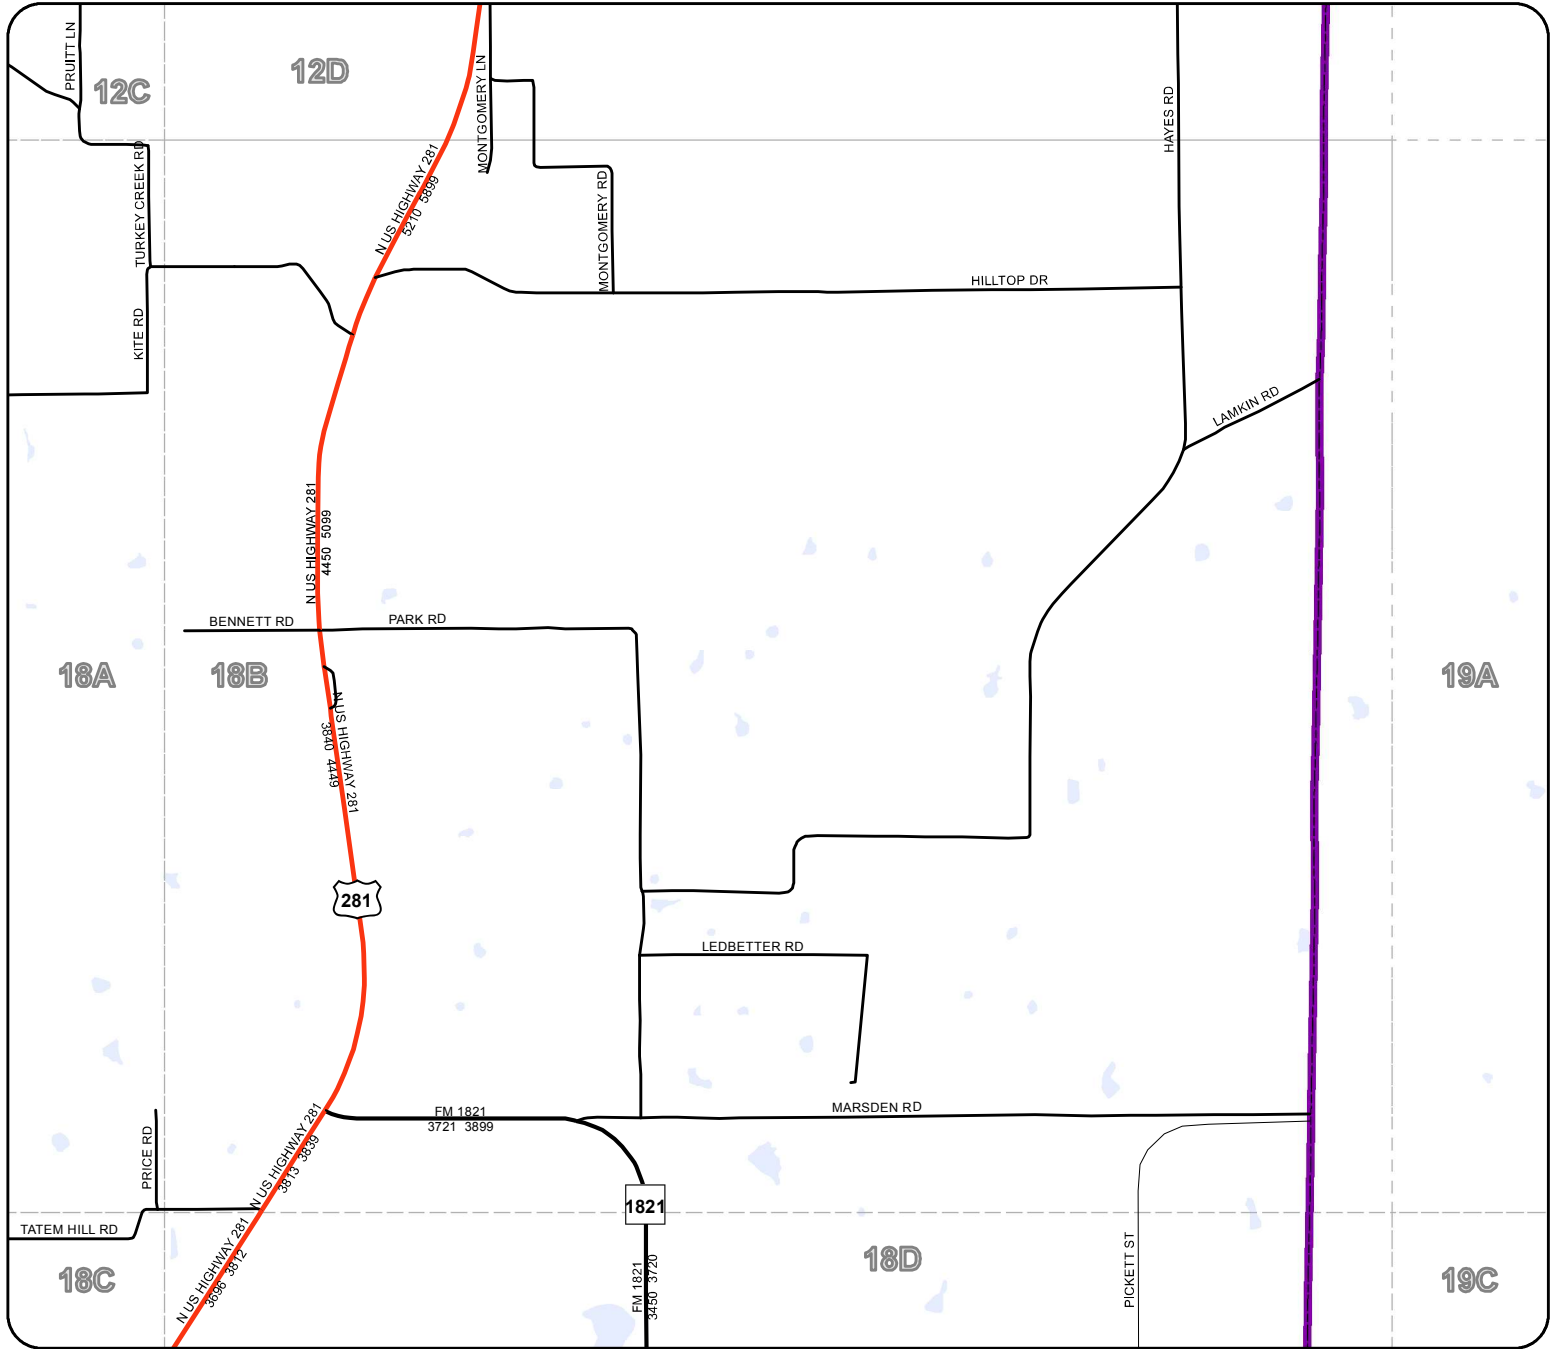

Palo Pinto County